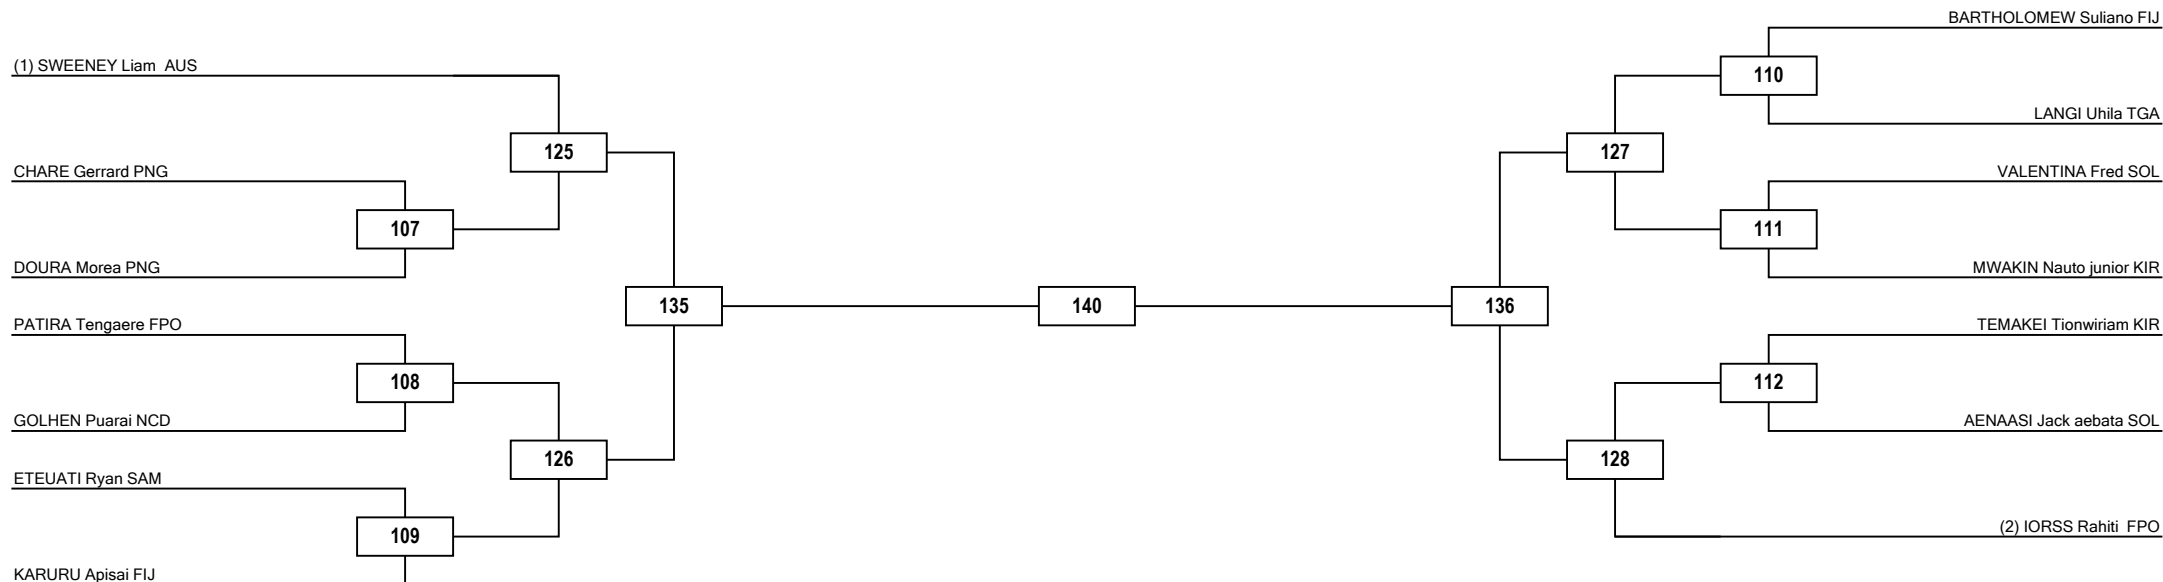

Round of 16    Quarterfinals    Semifinals    Final    Semifinals    Quarterfinals    Round of 16

LEGEND RSC: Win by Referee Stop the Contest    PTG: Win by Point Gap    SUP: win by Superiority    DSQ: Win by disqualification    DQB: Win by Disqualification for unsportsmanlike behavior    DWR: Double Withdrawal    R: Round  
 (x): Seed    PTF: Win by final score    GDP: Win by Golden Points    WDR: Win by Withdrawal    PUN: Win by Punitive Declaration    DOB: Double disqualification for unsportsmanlike behavior    DDQ: Double Disqualification