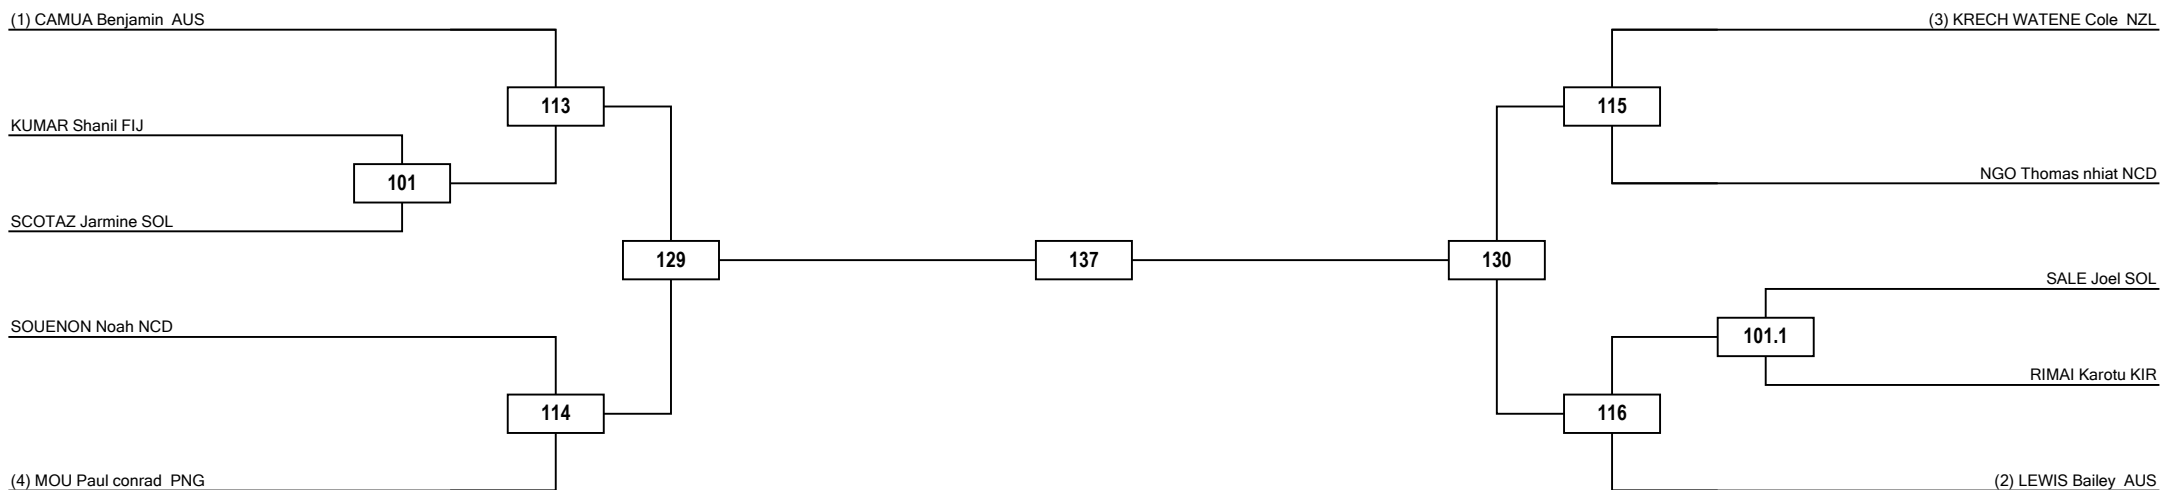

Round of 16    Quarterfinals    Semifinals    Final    Semifinals    Quarterfinals    Round of 16

LEGEND RSC: Win by Referee Stop the Contest    PTG: Win by Point Gap    SUP: win by Superiority    DSQ: Win by disqualification    DQB: Win by Disqualification for unsportsmanlike behavior    DWR: Double Withdrawal    R: Round  
 (x): Seed    PTF: Win by final score    GDP: Win by Golden Points    WDR: Win by Withdrawal    PUN: Win by Punitive Declaration    DOB: Double disqualification for unsportsmanlike behavior    DDQ: Double Disqualification