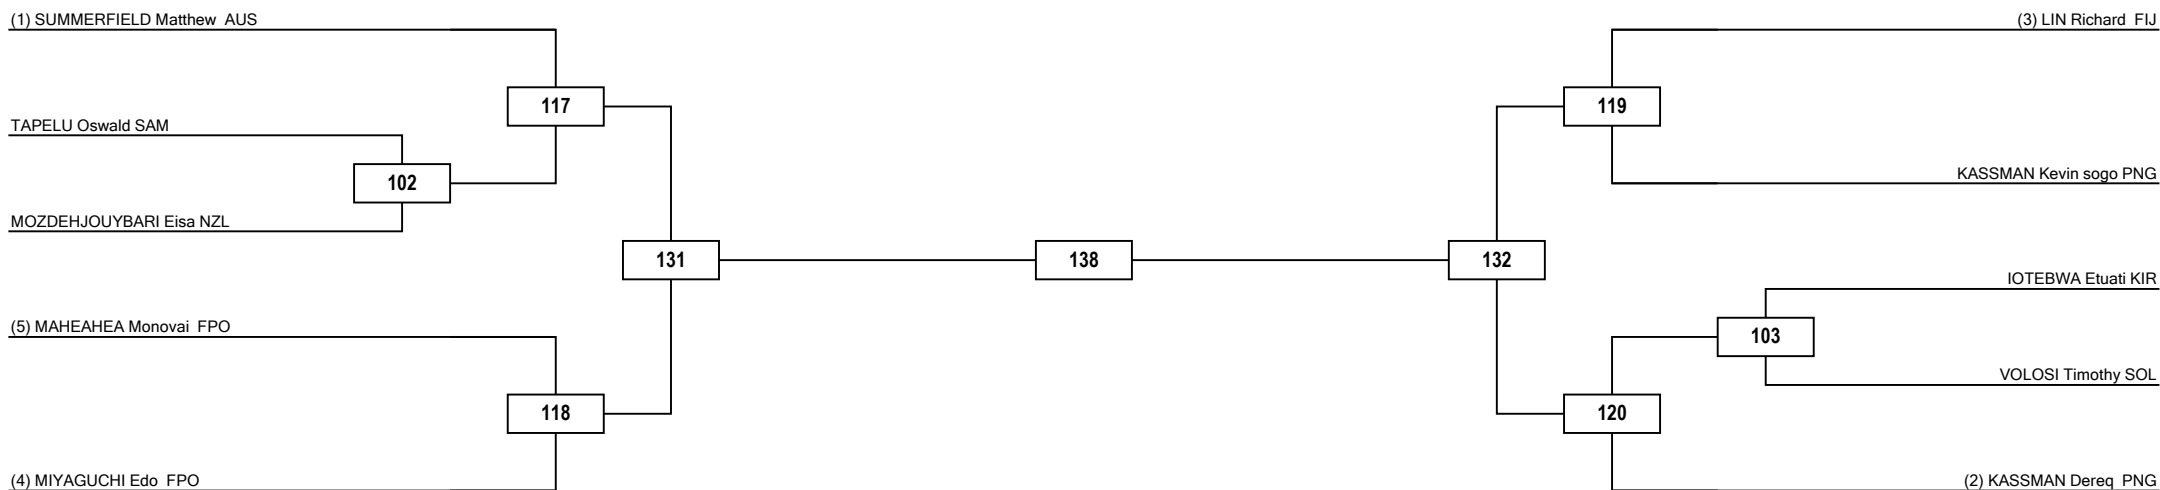

Round of 16

Quarterfinals

Semifinals

Final

Semifinals

Quarterfinals

Round of 16

LEGEND RSC: Win by Referee Stop the Contest PTG: Win by Point Gap SUP: win by Superiority DSQ: Win by disqualification DQB: Win by Disqualification for unsportsmanlike behavior DWR: Double Withdrawal R: Round  
 (x): Seed PTF: Win by final score GDP: Win by Golden Points WDR: Win by Withdrawal PUN: Win by Punitive Declaration DOB: Double disqualification for unsportsmanlike behavior DDQ: Double Disqualification