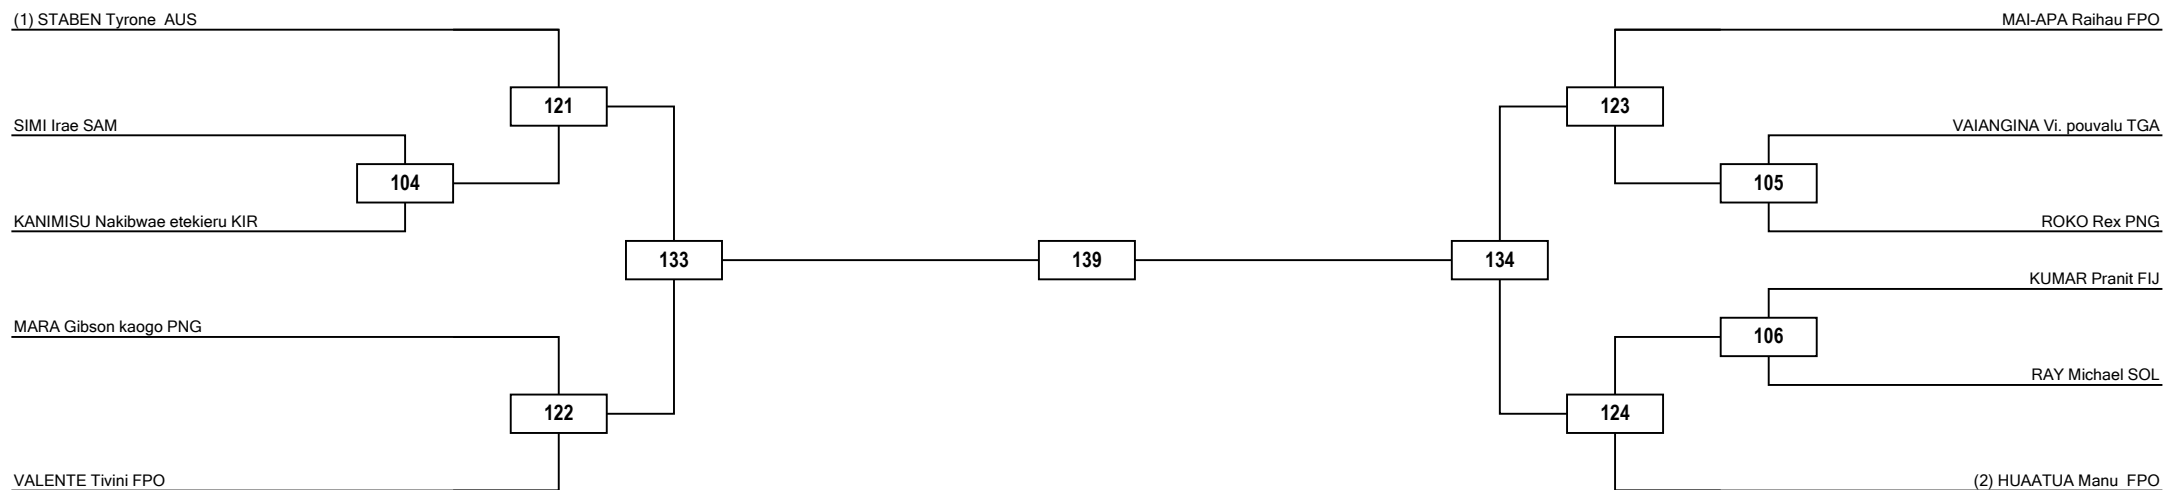

Round of 16    Quarterfinals    Semifinals    Final    Semifinals    Quarterfinals    Round of 16

LEGEND RSC: Win by Referee Stop the Contest    PTG: Win by Point Gap    SUP: win by Superiority    DSQ: Win by disqualification    DQB: Win by Disqualification for unsportsmanlike behavior    DWR: Double Withdrawal    R: Round  
 (x): Seed    PTF: Win by final score    GDP: Win by Golden Points    WDR: Win by Withdrawal    PUN: Win by Punitive Declaration    DOB: Double disqualification for unsportsmanlike behavior    DDQ: Double Disqualification